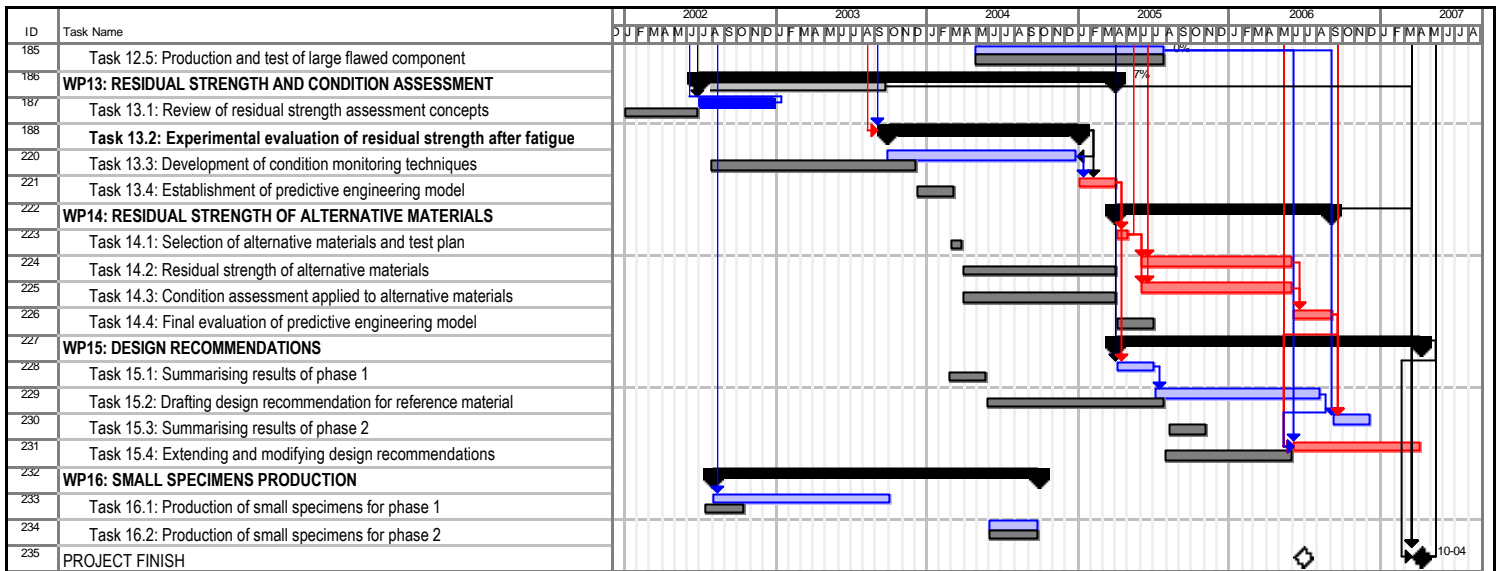

Project: optimat
Date: 22 Sep '03

Critical		Split		Baseline Milestone		Project Summary	
Critical Split		Task Progress		Milestone		External Tasks	
Critical Progress		Baseline		Summary Progress		External Milestone	
Task		Baseline Split		Summary		Deadline	